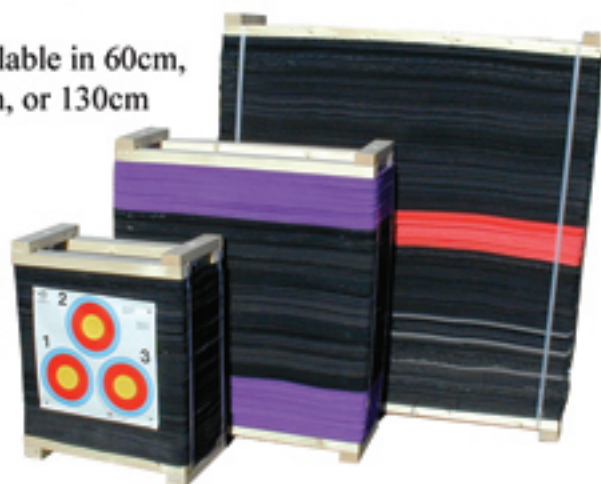

Now there are no excuses...

TRANS-LIGHT SCOPES & LENSES

- CNC machined 6082 aluminium body.
- Stainless steel 10x32 thread.
- Large, fully visible level. (Red also available).
- Reversible for left hand.
- Interchangeable lens.
- Anti-reflective, water repellent and scratch resistant resin lens
- .50 .75 and 1.0 diopters available

LAYERED FOAM TARGETS

Light weight, weather proof and kind to arrows.

Available in 60cm, 90cm, or 130cm

LIMB SAVER

By SVL SIMS VIBRATION LABORATORY

STEALTH LIMB SAVERS

Lighter, smaller and works up to 40% better than original models.