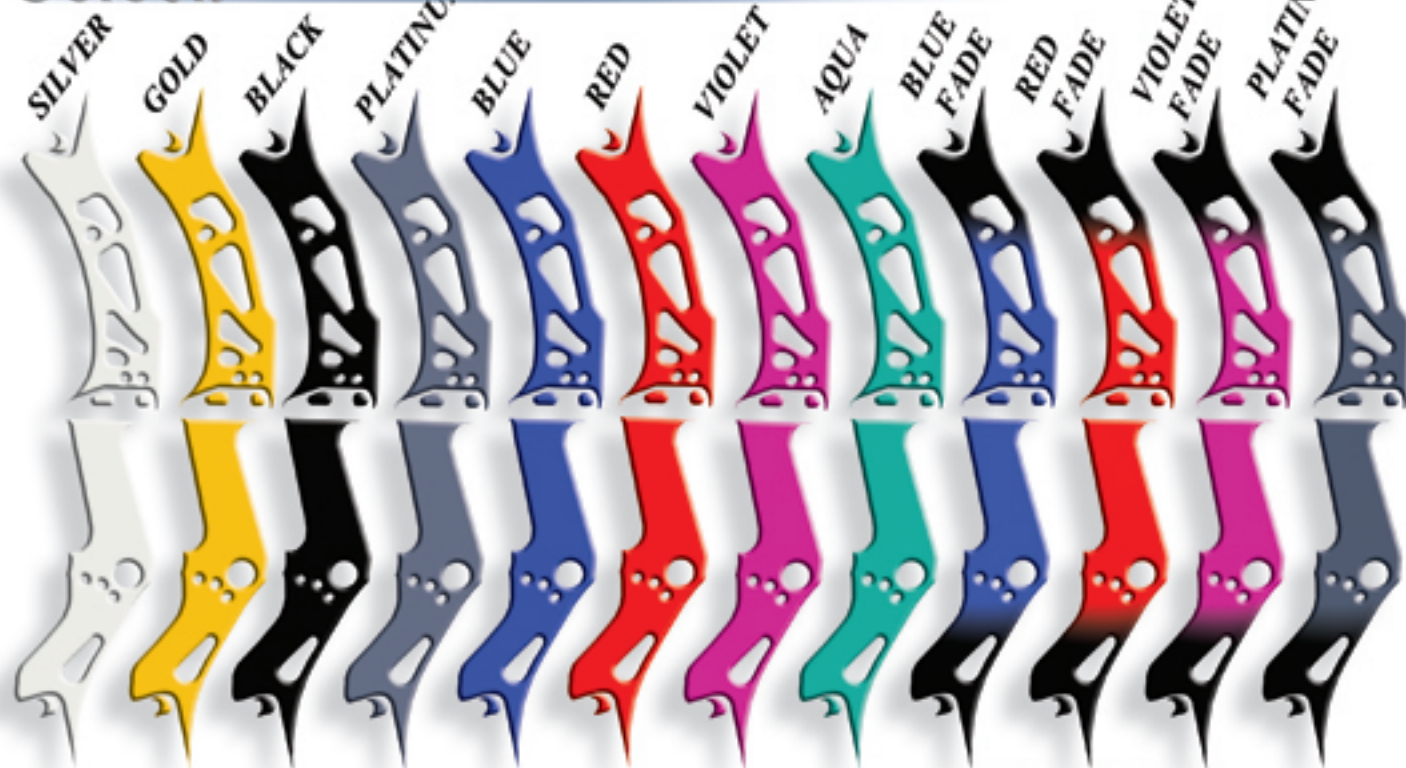

Now there are no excuses...

TRANS-LIGHT SCOPES & LENSES

- CNC machined 6082 aluminium body.
- Stainless steel 10x32 thread.
- Large, fully visible level. (Red also available).
- Reversible for left hand.
- Interchangeable lens.
- Anti-reflective, water repellent and scratch resistant resin lens
- .50 .75 and 1.0 diopters available

LAYERED FOAM TARGETS

Light weight, weather proof and kind to arrows.

Available in 60cm, 90cm, or 130cm

LIMB SAVER

By SVL SIMS VIBRATION LABORATORY

STEALTH LIMB SAVERS

Lighter, smaller and works up to 40% better than original models.

Colour

TARGET COLOURS

High gloss, bright anodized finished on all target colours with a choice of gold or silver hardware.

Sherwood Forest Camo comes with bronze hardware.

Merlin Bows
Bull In The Hollow
Leicester Road
Loughborough
LE12 8UE
ENGLAND