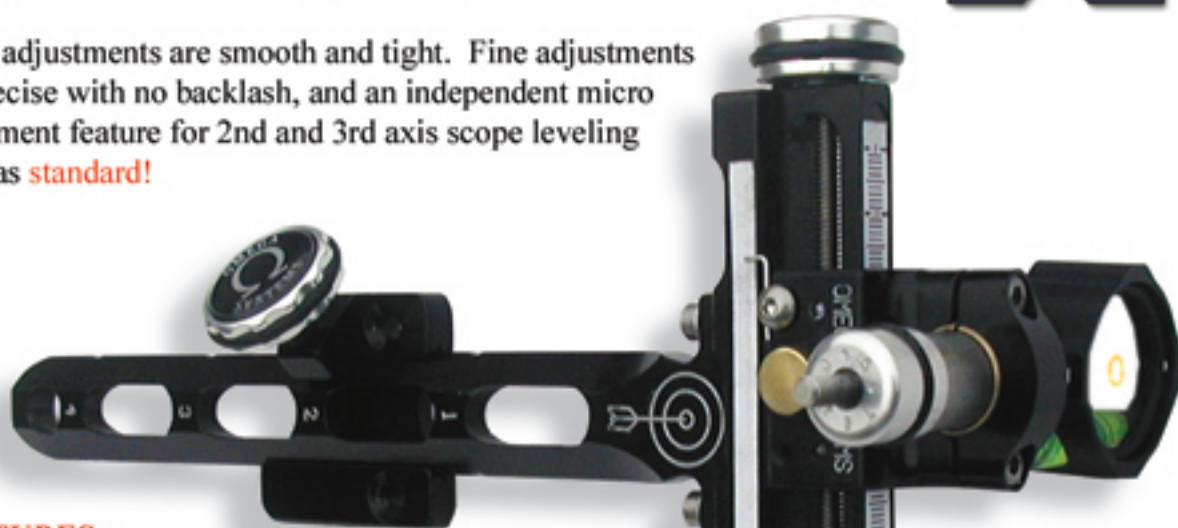

Rapid adjustments are smooth and tight. Fine adjustments are precise with no backlash, and an independent micro adjustment feature for 2nd and 3rd axis scope leveling fitted as **standard!**

OMEGA SYSTEMS
TRI-AXIS
Precision Journeyment Sight